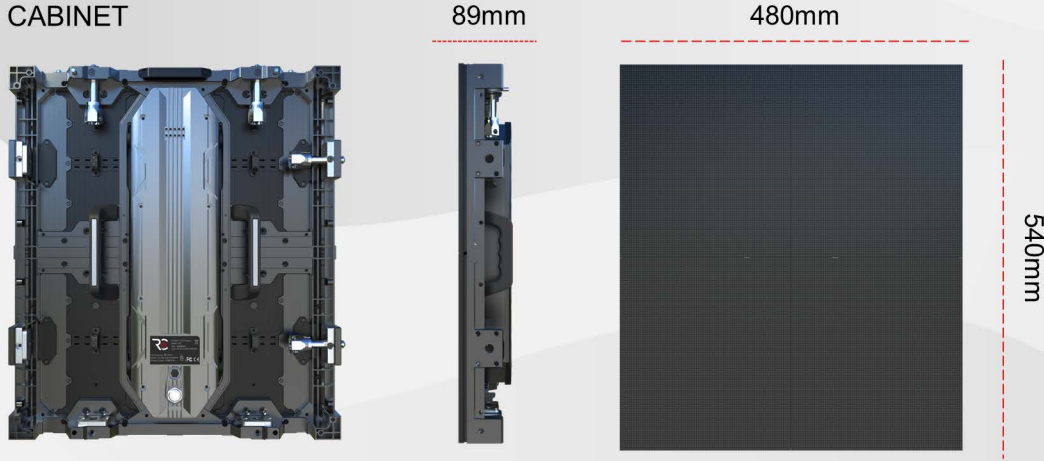

Introduction

CABINET