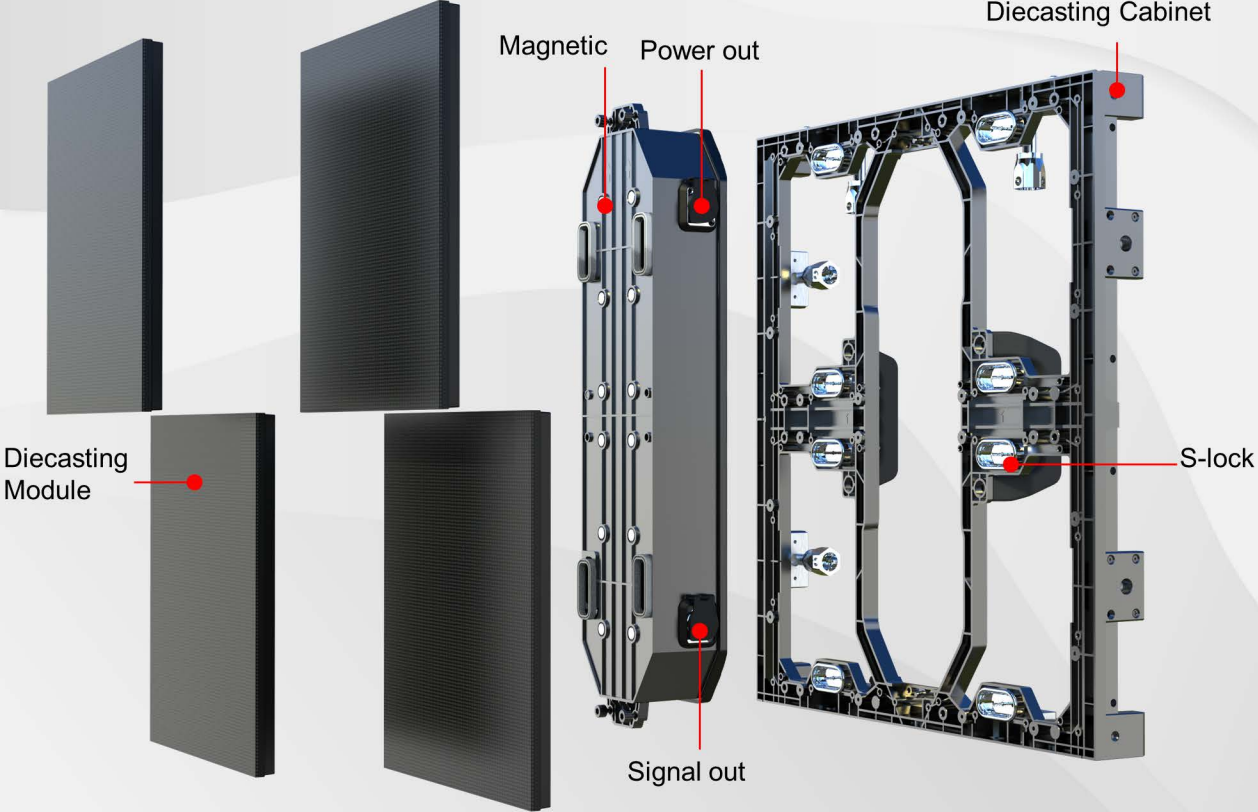

Maintenance Tool

TOOL

Easy Access

FRONT MAINTENANCE TOOL

With maintenance tool, it can be easily access to front, which can greatly decrease your time and effort spending on maintenance.

Right Angle

MODULE 90°

CABINET 90°

90° ANGLE

- VQ the thinnest fixed product with 90° connection
- Die-casting module (High precision alignment)

Rear Maintenance

Full Front Maintenance

Double Diecasting

Diecasting
Module

Diecasting
Cabinet

DOUBLE DIECASTING

- Better accuracy ($\pm 0.05\text{mm}$)
- Better strength
- Better flatness
- Better heat dissipation

Micro X

||

X GOB + Flip Chip (Mini Chip)

High Contrast

Super Efficient

High Brightness