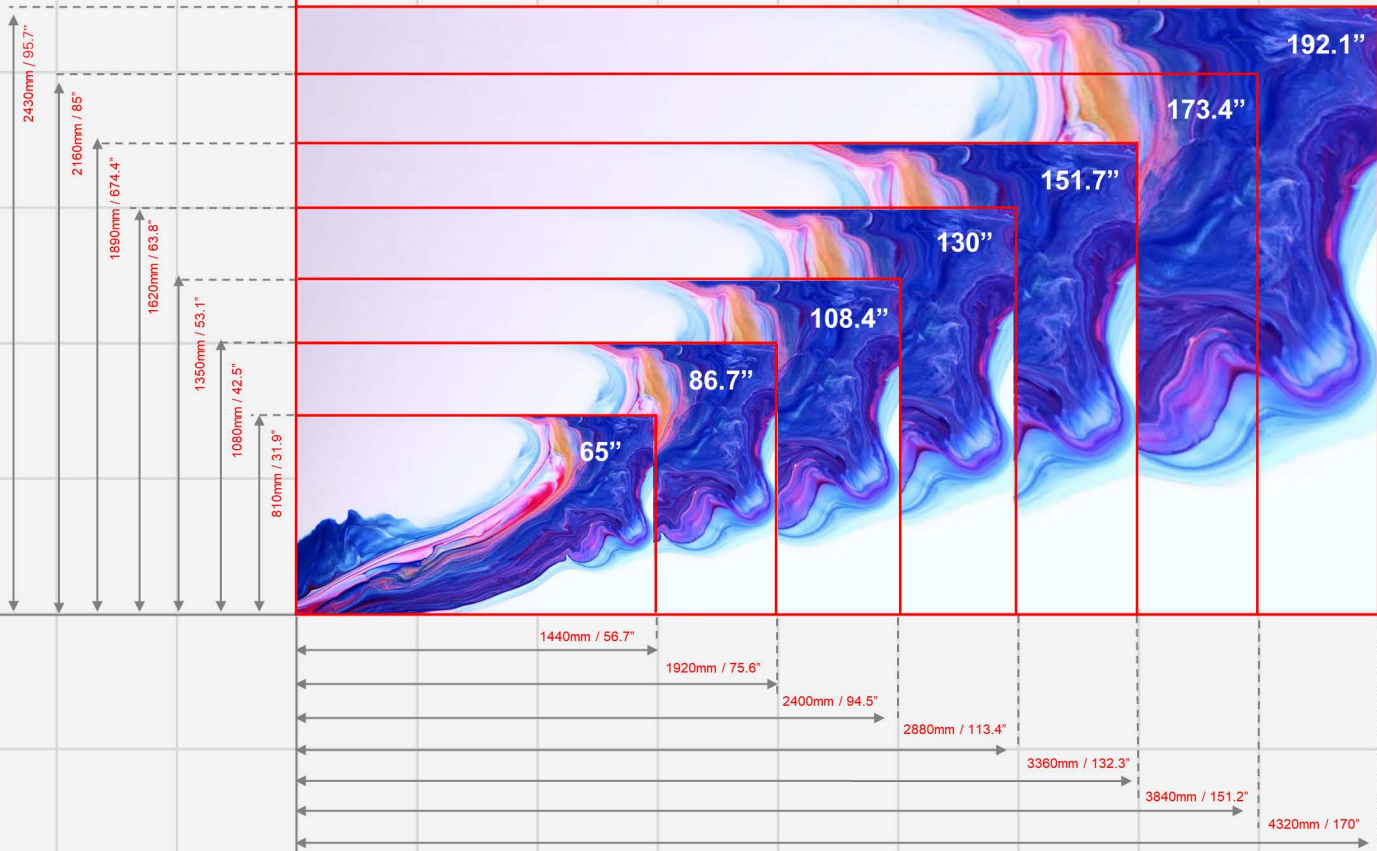

√Q-SERIES

Outdoor - P1.5 P1.875 P2.5

No Size Limit 16:9

No size limited

16:9

192.1"

173.4"

151.7"

130"

108.4"

86.7"

65"

No Size Limit
16:9

1440mm / 56.7"

1920mm / 75.6"

2400mm / 94.5"

2880mm / 113.4"

3360mm / 132.3"

3840mm / 151.2"

4320mm / 170"