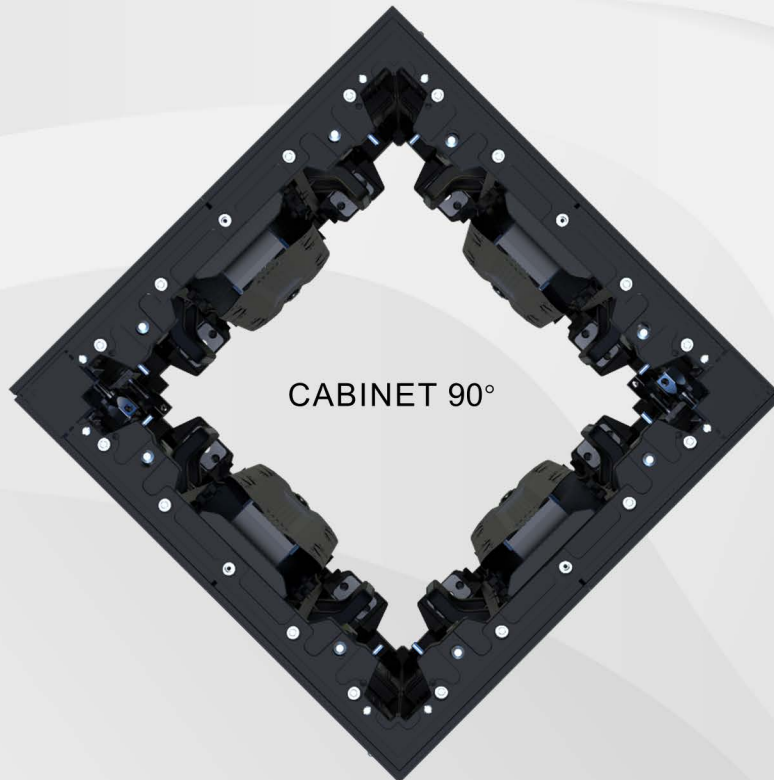

Maintenance Tool

TOOL

Easy Access

FRONT MAINTENANCE TOOL

With maintenance tool, it can be easily access to front, which can greatly decrease your time and effort spending on maintenance.

Right Angle

MODULE 90°

CABINET 90°

90° ANGLE

- VQ the thinnest fixed product with 90° connection
- Die-casting module (High precision alignment)

Rear Maintenance

Full Front Maintenance

Double Diecasting

Diecasting
Module

Diecasting
Cabinet