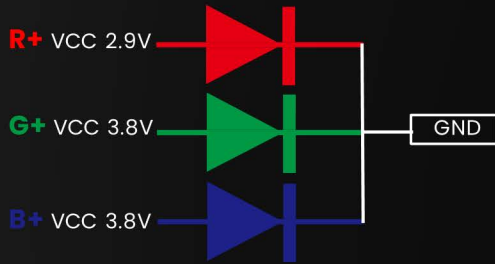

X-GOB improve its uniformity due

to our unique formula.

With this technology our led screen
won't suffer low uniformity same as
ordinary GOB.

X-GOB

GOB

CCT OR CAT

CCT Common Cathode Technology

CAT Common Anode Technology

- Power saving
- Low heat conduction
- Extended life-span
- Perfect performance

	CAT	/	CCT	≈	20%	
R (10MA)	4.2V	-	2.8V	=	1.4V	IC
G (10MA)	4.2V	-	3.8V	=	0.4V	IC
B (10MA)	4.2V	-	3.8V	=	0.4V	IC
$(10MA+10MA+10MA) \times 4.2V = 0.126W$						
$10MA \times 2.8V + (10MA+10MA) \times 3.8V = 0.104W$						
$0.104/0.126 = 82.5\%$						