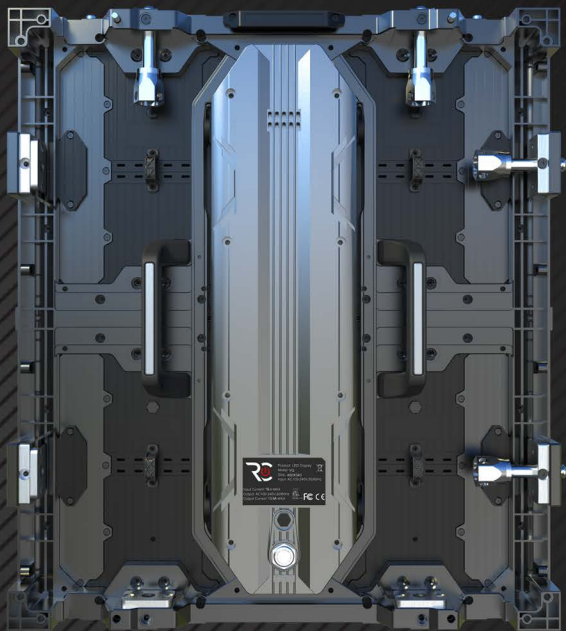

RECIENCE

√Q - SERIES

Outdoor - P1.5 P1.87 P2 P2.5

Indoor - P1.25 P1.5 P1.87 P2 P2.5