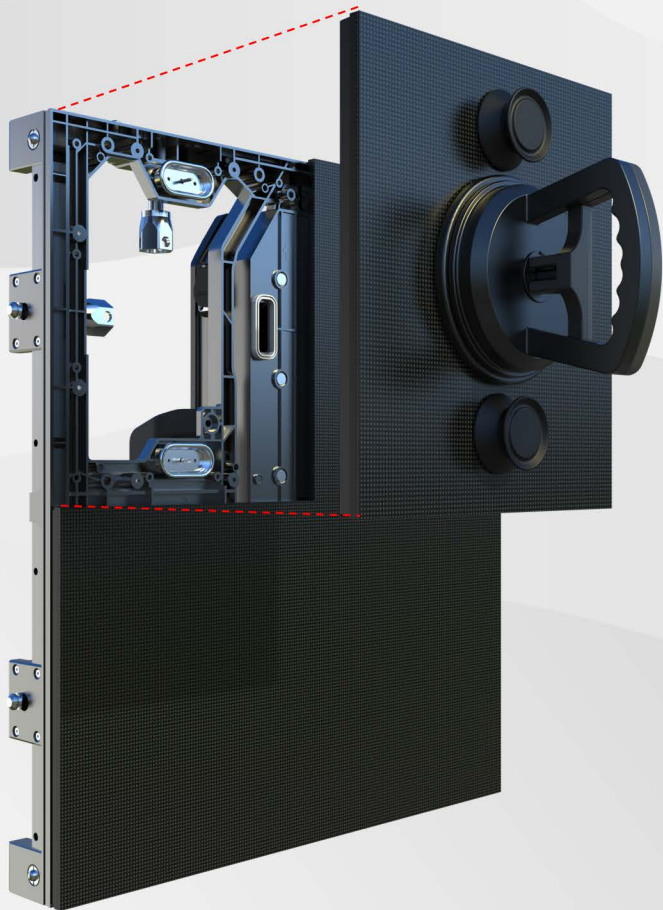

S-LOCK

safe + Magnetic Front Lock

PREVENT THEFT
Invisible Locking

SHOCKPROOF
Suitable for the screens installed
next to the railway or in
earthquake areas

PREVENT FALLING
Was already possible with older
technologies In the strong wind

Maintenance Tool

TOOL

Easy Access

FRONT MAINTENANCE TOOL

With maintenance tool, it can be easily access to front, which can greatly decrease your time and effort spending on maintenance.

Right Angle

MODULE 90°