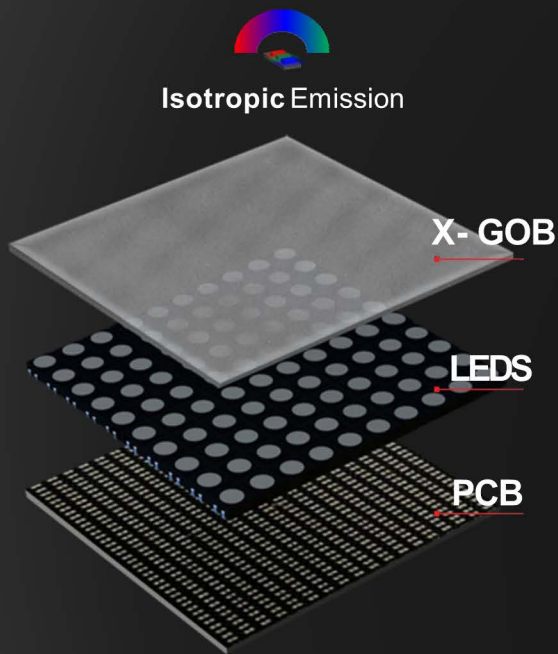

DOUBLE DIECASTING

- Better accuracy ($\pm 0.05\text{mm}$)
- Better strength
- Better flatness
- Better heat dissipation

Micro X

||

X GOB + Flip Chip (Mini Chip)

High Contrast

Super Efficient

High Brightness

Long Lifetime

Exterior

X GOB

Feature	X-GOB	GOB	MASK
UV	100%	80%	60%
Protection	100%	100%	60%
Angle	95%	80%	60%
Flatness	100%	60%	80%
Uniformity	100%	60%	100%
Luminousness	100%	60%	100%
Contrast	100%	60%	100%