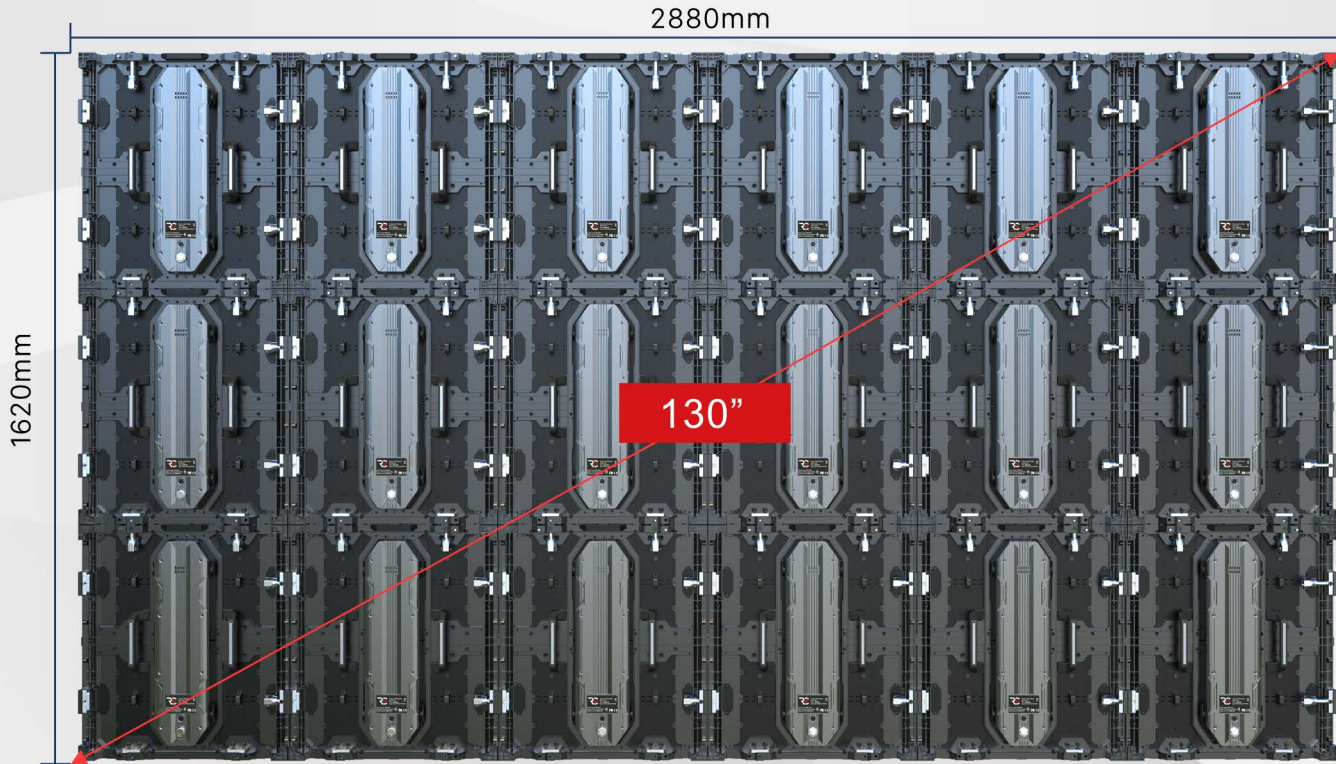

Proportion

P1.5 2K Resolutions

16:9 RATIO

- Standard aspect ratio
- perfectly achieve full HD
- 4K / 8K resolutions