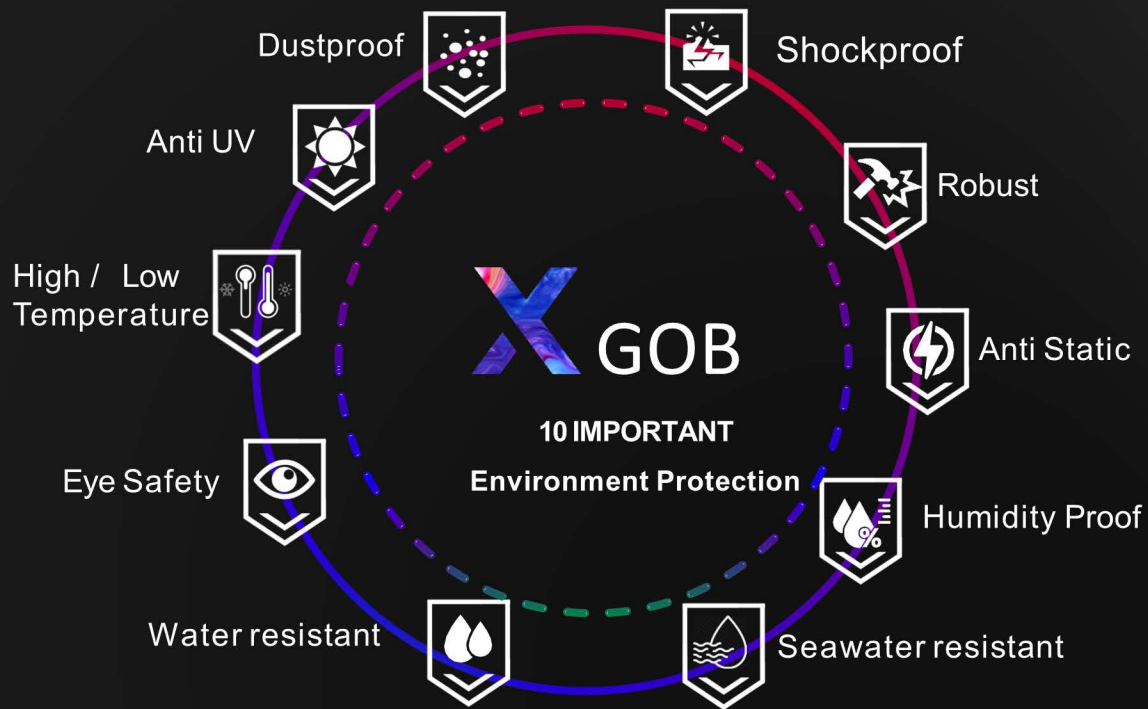

DOUBLE DIECASTING

- Better accuracy ($\pm 0.05\text{mm}$)
- Better strength
- Better flatness
- Better heat dissipation

Micro X

||

X GOB + Flip Chip (Mini Chip)

High Contrast

Super Efficient

High Brightness

Long Lifetime

Exterior

X GOB

Feature	X-GOB	GOB	MASK
UV	100%	80%	60%
Protection	100%	100%	60%
Angle	95%	80%	60%
Flatness	100%	60%	80%
Uniformity	100%	60%	100%
Luminousness	100%	60%	100%
Contrast	100%	60%	100%

This coating not only protect LED, but also prevent from static, dust, water, and collision damage, **Totally Outdoor USE.**

- Robust & impact resistant
- Larger viewing angle

X-GOB Support IP65/54 **Deal With All Kinds Of Emergencies**