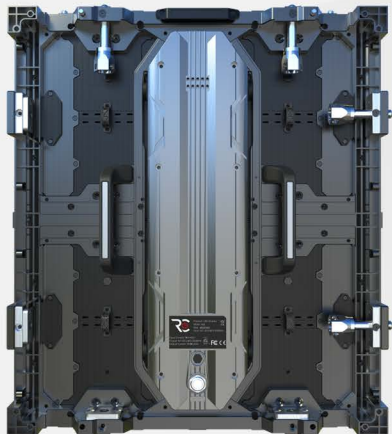

Proportion

P1.5 2K Resolutions

16:9 RATIO

- Standard aspect ratio
- perfectly achieve full HD
- 4K / 8K resolutions