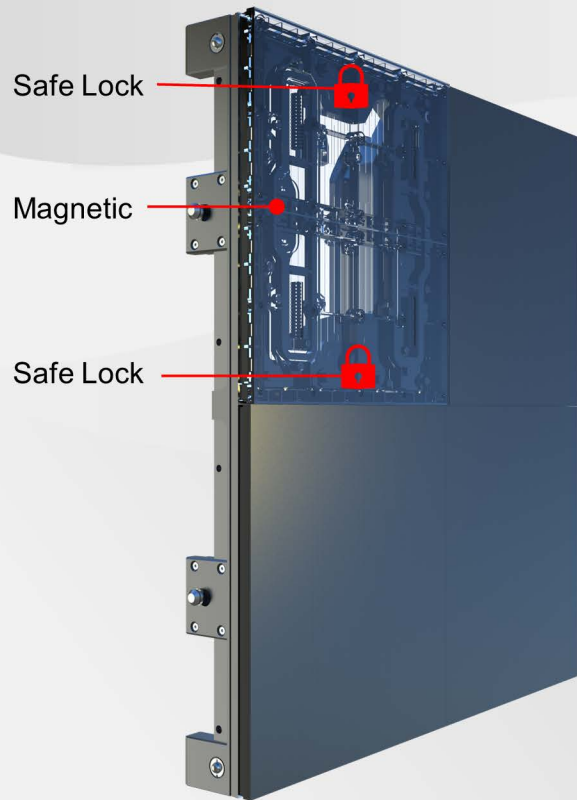

1440mm / 56.7"

1920mm / 75.6"

2400mm / 94.5"

2880mm / 113.4"

3360mm / 132.3"

3840mm / 151.2"

4320mm / 170"

Patented Technology

S-LOCK

safe + Magnetic Front Lock

PREVENT THEFT
Invisible Locking

SHOCKPROOF
Suitable for the screens installed
next to the railway or in
earthquake areas

PREVENT FALLING
Was already possible with older
technologies In the strong wind