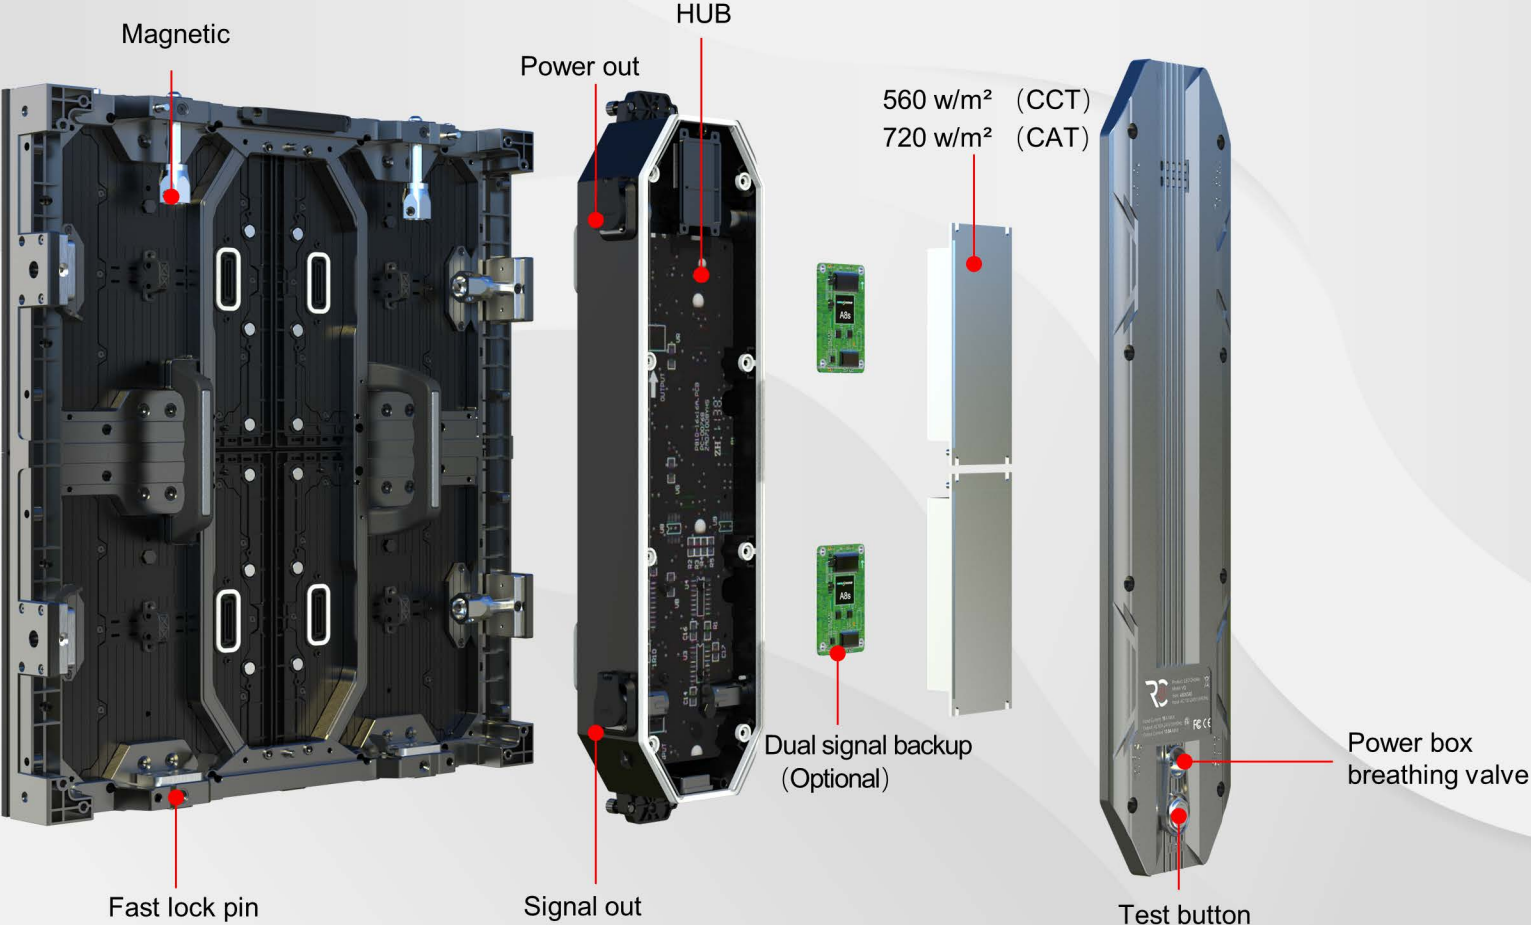

Maintenance Tool

TOOL

Easy Access

FRONT MAINTENANCE TOOL

With maintenance tool, it can be easily access to front, which can greatly decrease your time and effort spending on maintenance.

Right Angle

MODULE 90°

CABINET 90°

90° ANGLE

- VQ the thinnest fixed product with 90° connection
- Die-casting module (High precision alignment)

Rear Maintenance

Full Front Maintenance

Double Diecasting

Diecasting
Module

Diecasting
Cabinet

DOUBLE DIECASTING

- Better accuracy ($\pm 0.05\text{mm}$)
- Better strength
- Better flatness
- Better heat dissipation

Micro X

||

X GOB + Flip Chip (Mini Chip)

High Contrast

Super Efficient

High Brightness