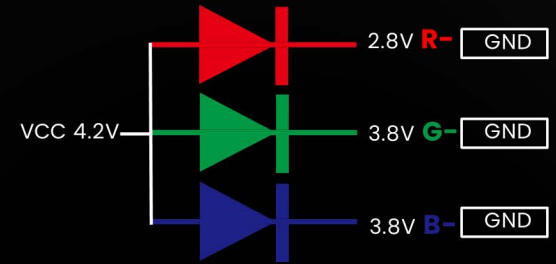

- Power saving
- Low heat conduction
- Extended life-span
- Perfect performance

	CAT	/	CCT	≈	20%	
R (10MA)	4.2V	-	2.8V	=	1.4V	IC
G (10MA)	4.2V	-	3.8V	=	0.4V	IC
B (10MA)	4.2V	-	3.8V	=	0.4V	IC
$(10MA+10MA+10MA) \times 4.2V = 0.126W$						
$10MA \times 2.8V + (10MA+10MA) \times 3.8V = 0.104W$						
$0.104/0.126 = 82.5\%$						