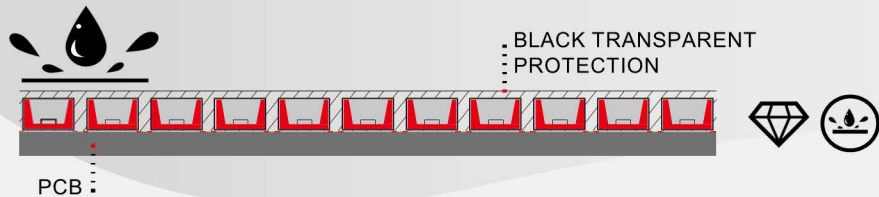

Long Lifetime

Exterior

X GOB

Feature	X-GOB	GOB	MASK
UV	100%	80%	60%
Protection	100%	100%	60%
Angle	95%	80%	60%
Flatness	100%	60%	80%
Uniformity	100%	60%	100%
Luminousness	100%	60%	100%
Contrast	100%	60%	100%