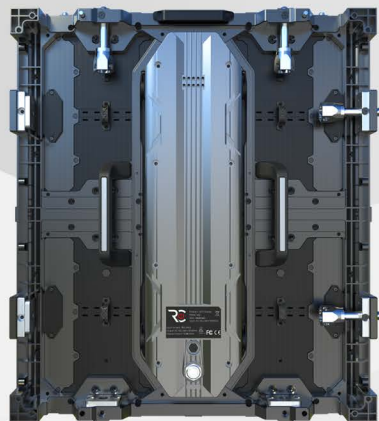

Specifications (outdoor mode)

√Q-SERIES

- 8 / 9 Ratio Cabinet, two make 16 / 9 Ratio
- X-GOB: Exterior GOB
- S-lock: Safe + Magnetic Front Lock
- Full Front Maintenance
- Back Maintenance
- Double Diecasting

PITCH	P1.5	P1.87	P2	P2.5
SERIES NO	VQ150d	VQ187d	VQ200d	VQ250d
TRUE BLACK SMD	>3000 ~4000cd/m²			
DISTANCE	>1.5m	>1.87m	>2.0m	>2.5m
LED KIND	MicroX	MicroX	MicroX	MicroX
PROTECTION	X-GOB	X-GOB	X-GOB	X-GOB
PIXEL DENSITY	444444 dots/m²	284089 dots/m²	250000 dots/m²	160000 dots/m²
TECHNOLOGY	MicroX			
REFRESH RATE	1920Hz - 3840Hz			
VIEWING ANGLE	160°(H) / 160°(V)			
MODULE SIZE	240 x 270 mm			
CABINET SIZE	480 x 540 x 89 mm			
MODULE RES	160 x 180 px	128 x 144 px	120 x 135 px	96x108px
DRIVE MODE	1/30 scan	1/24 scan	1/27 scan	1/18 scan
ENVIRONMENT	IP65 / IP54			
MAX POWER	680W/m²			
VOLTAGE	AC 100-240V			
WEIGHT	9 kg / Panel			
CERTIFICATION	CE, EMC, TUV-EMC, FCC,PSE, CCC, RoHS