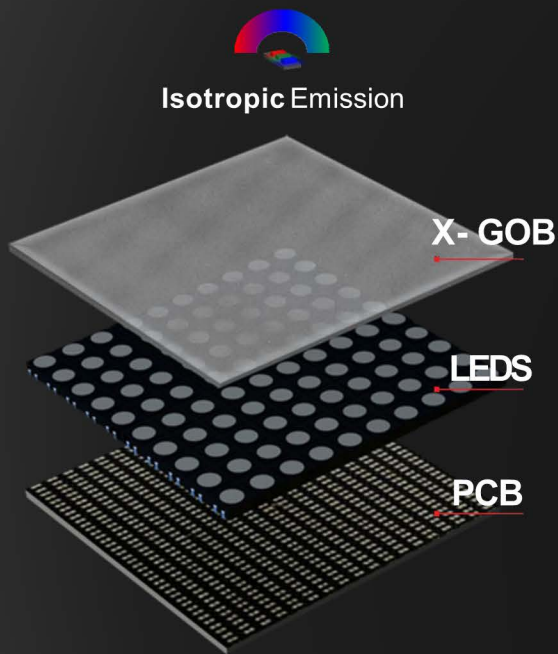

II

X GOB + Flip Chip (Mini Chip)

High Contrast

Super Efficient

High Brightness

Long Lifetime

Exterior

X GOB

Feature	X-GOB	GOB	MASK
UV	100%	80%	60%
Protection	100%	100%	60%
Angle	95%	80%	60%
Flatness	100%	60%	80%
Uniformity	100%	60%	100%
Luminousness	100%	60%	100%
Contrast	100%	60%	100%

This coating not only protect LED, but also prevent from static, dust, water, and collision damage, **Totally Outdoor USE.**