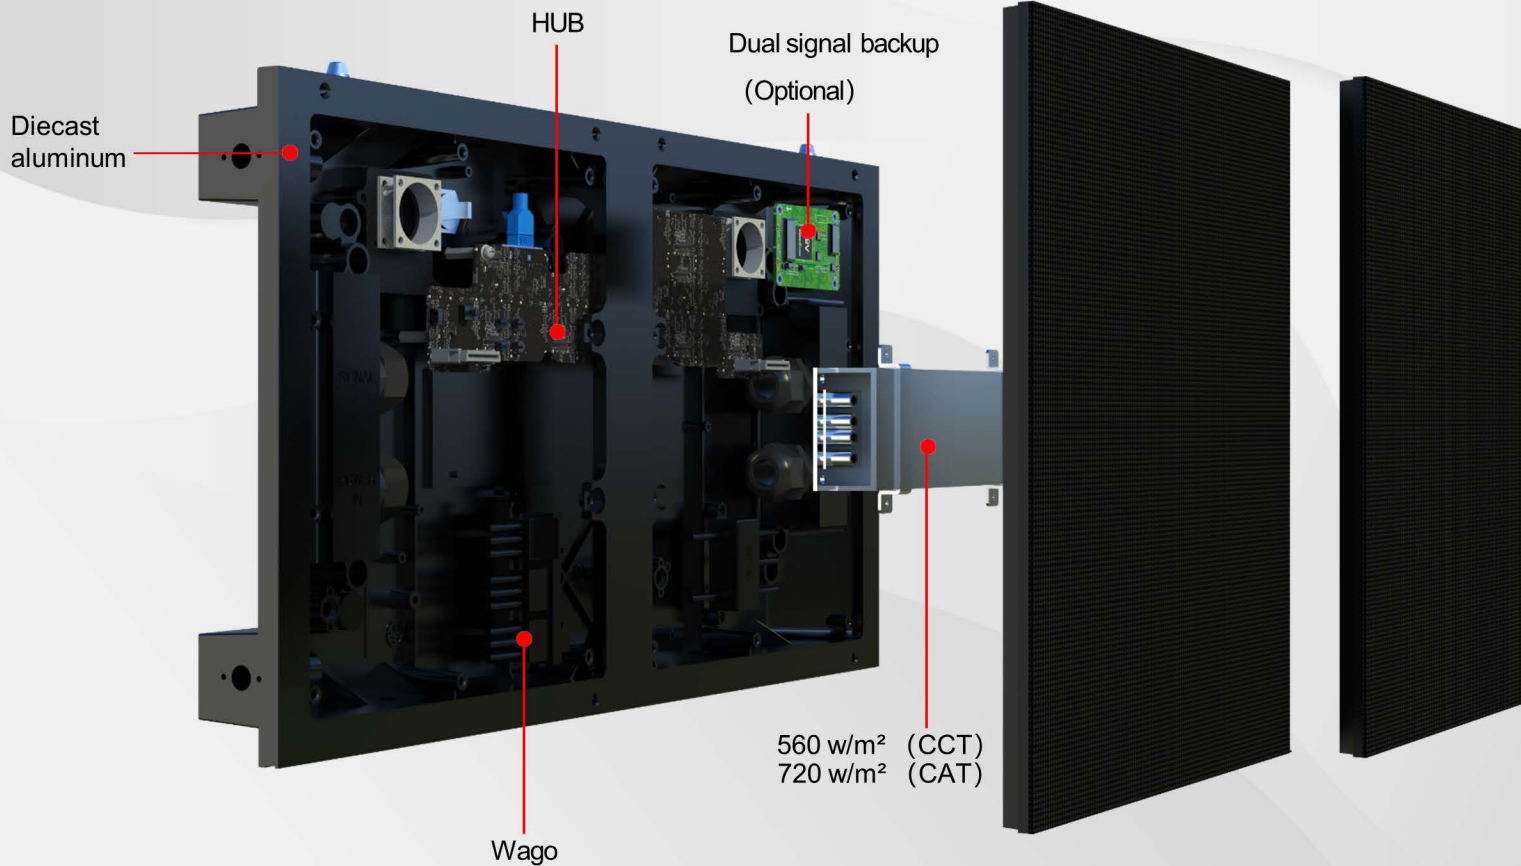

SHOCKPROOF
Suitable for the screens installed next to the railway or in earthquake areas

PREVENT FALLING
Protected against strong wind or other bad weather

Maintenance Tool

TOOL

Easy Access

FRONT MAINTENANCE TOOL

With maintenance tool, it can be easily access to front, which can greatly decrease your time and effort spending on maintenance.

Right Angle

90° ANGLE

- VK the thinnest fixed product with 90° connection
- Die-casting module (High precision alignment)

Mounting System

- Front installation + Full front maintenance
- Quick installation
- Ultra-thin wall mounting to save space
(55% less thickness than conventional installation)

Full Front Maintenance

Micro X