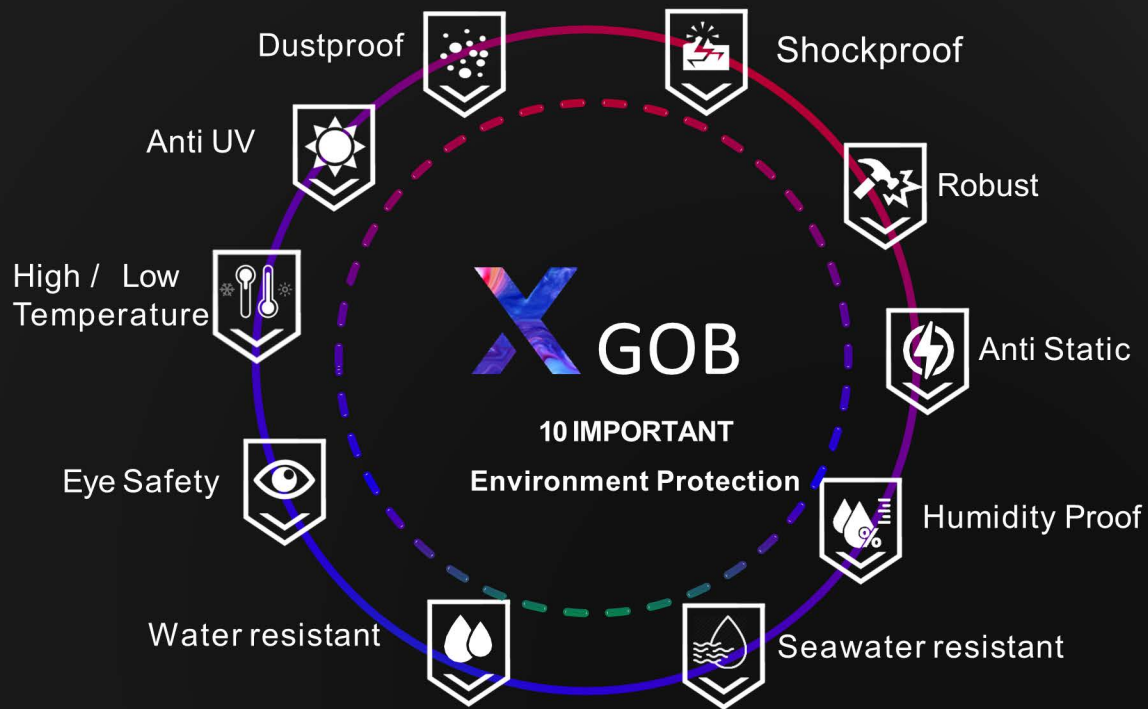

II

X GOB + Flip Chip (Mini Chip)

High Contrast

Super Efficient

High Brightness

Long Lifetime

Exterior

X GOB

Feature	X-GOB	GOB	MASK
UV	100%	80%	60%
Protection	100%	100%	60%
Angle	95%	80%	60%
Flatness	100%	60%	80%
Uniformity	100%	60%	100%
Luminousness	100%	60%	100%
Contrast	100%	60%	100%

This coating not only protect LED, but also prevent from static, dust, water, and collision damage, **Totally Outdoor USE.**

- Robust & impact resistant
- Larger viewing angle

X-GOB Support IP65/54 **Deal With All Kinds Of Emergencies**

Protect against water splashed or moisture from all directions.

Extremely limited ingress of dust, work well even after being exposed to dust environment for up to 8 hours.