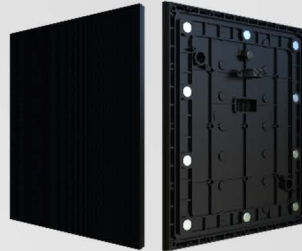

VR - SERIES

Outdoor - P1.5 P1.875 P2.5

Introduction

CABINET

55mm

480mm

270mm

MODULE

10mm

240mm

270mm

MEASUREMENT

MODULE

Width : 240mm

Height : 270mm

Thickness : 10mm

- 16 / 9 Ratio Cabinet
- X-GOB: Exterior GOB
- S-lock: Safe + Magnetic Front Lock
- Full Front Maintenance
- Rear Maintenance
- Double Diecasting

PITCH	P1.5	P1.87	P2.5
SERIES NO	VK150d	VK187d	VK250d
TRUE BLACK SMD	>3500cd/m ²	>3500cd/m ²	>3500-4000cd/m ²
DISTANCE	> 1.5m	> 1.87m	> 2.5m
LED KIND	MicroX	MicroX	MicroX
PROTECTION	Mask / X-GOB	Mask / X-GOB	Mask / X-GOB
PIXEL DENSITY	417316 dots/m ²	283024 dots/m ²	160000 dots/m ²
TECHNOLOGY	MicroX		
REFRESH RATE	1920Hz - 3840Hz		
VIEWING ANGLE	160°(H) / 160°(V)		
MODULE SIZE	240 x 270 mm		
CABINET SIZE	480 x 270 x 55 mm		
MODULE RES	160 x 180 px	128 x 144 px	96 x 108 px
DRIVE MODE	1/30 scan	1/24 scan	1/18 scan
ENVIRONMENT	IP65 / IP54		
MAX POWER	560W/m ² (CCT) / 720W/m ² (CAT)		
VOLTAGE	AC 100-240V		
WEIGHT	5.5kg / Panel		
CERTIFICATION	CE, EMC, TUV-EMC, FCC, PSE, CCC, RoHS		