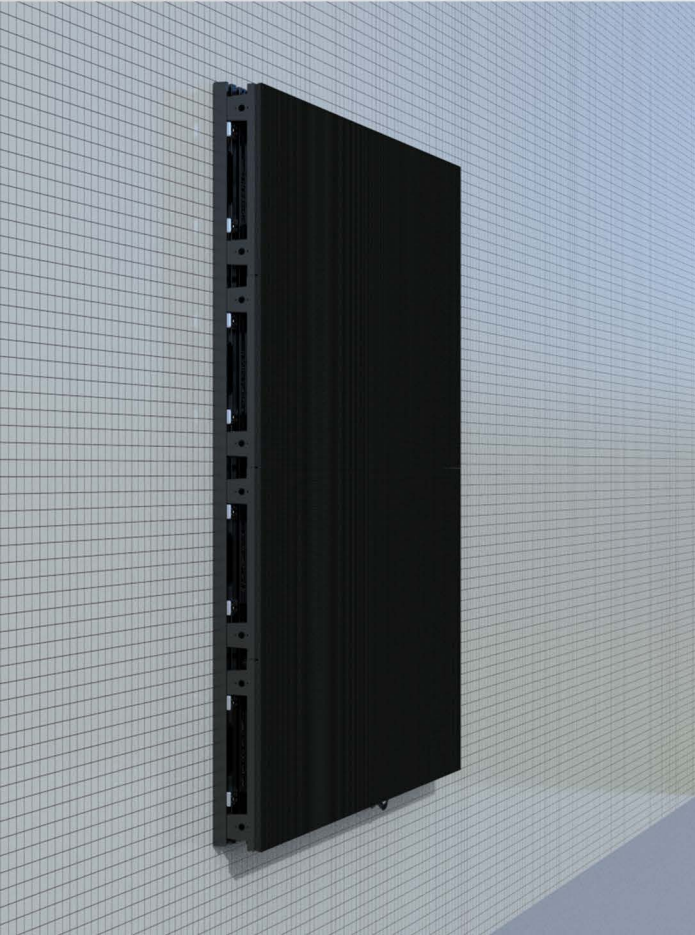

Mounting System

- Front installation + Full front maintenance
- Quick installation
- Ultra-thin wall mounting to save space
  (55% less thickness than conventional installation)