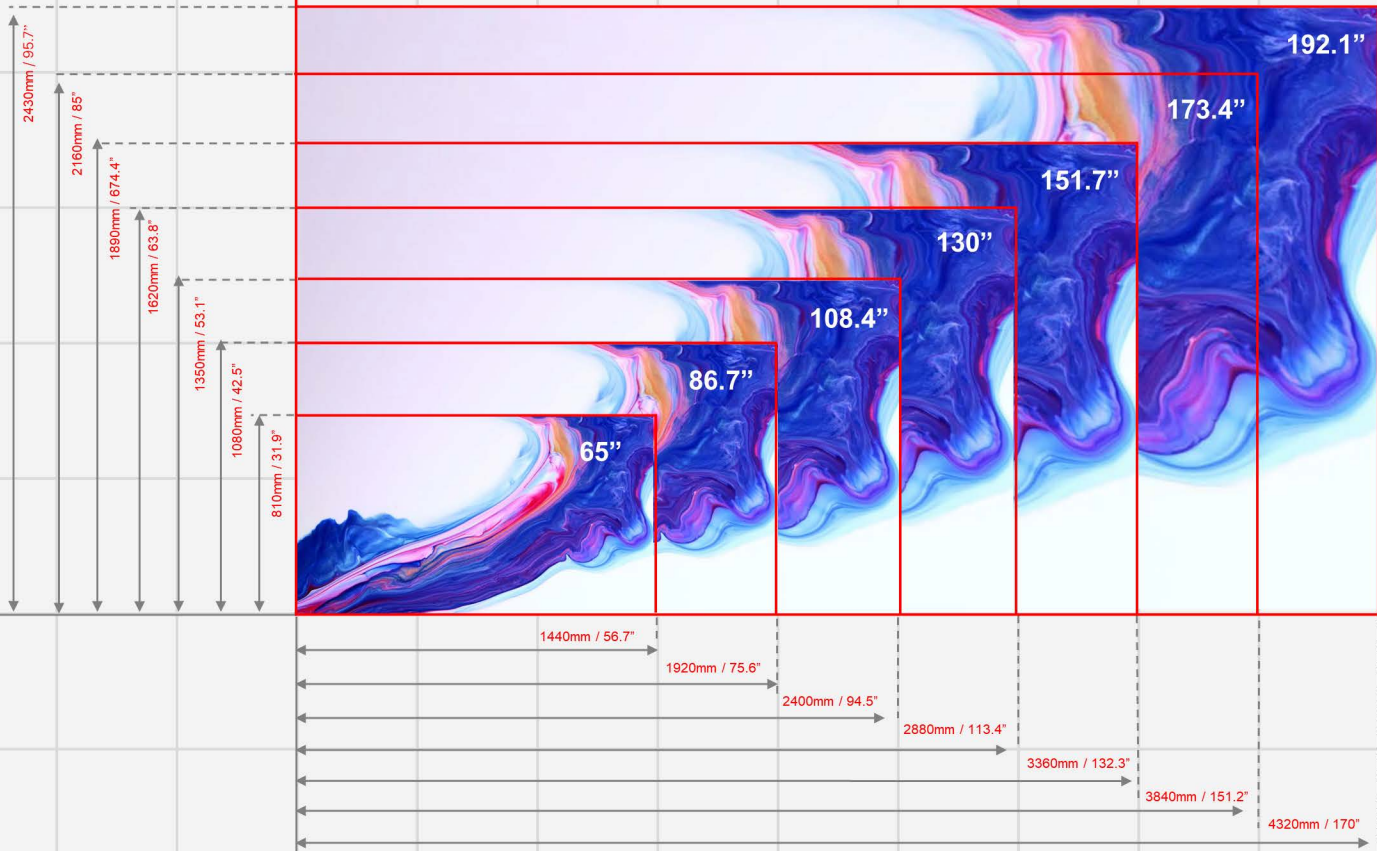

√K-SERIES

Outdoor - P1.5 P1.875 P2.5