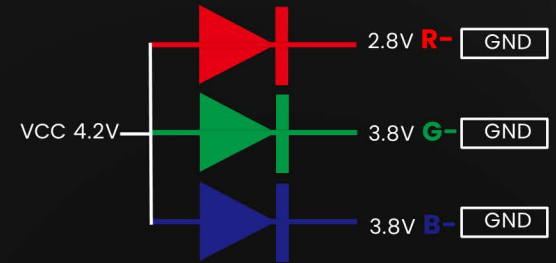

X-GOB

GOB

CCT OR CAT

CCT Common Cathode Technology

VS

CAT Common Anode Technology

- Power saving
- Low heat conduction
- Extended life-span
- Perfect performance

	CAT	/	CCT	≈	20%	
R (10MA)	4.2V	-	2.8V	=	1.4V	IC
G (10MA)	4.2V	-	3.8V	=	0.4V	IC
B (10MA)	4.2V	-	3.8V	=	0.4V	IC
$(10\text{MA}+10\text{MA}+10\text{MA}) \times 4.2\text{V} = 0.126\text{W}$						
$10\text{MA} \times 2.8\text{V} + (10\text{MA}+10\text{MA}) \times 3.8\text{V} = 0.104\text{W}$						
$0.104/0.126 = 82.5\%$						