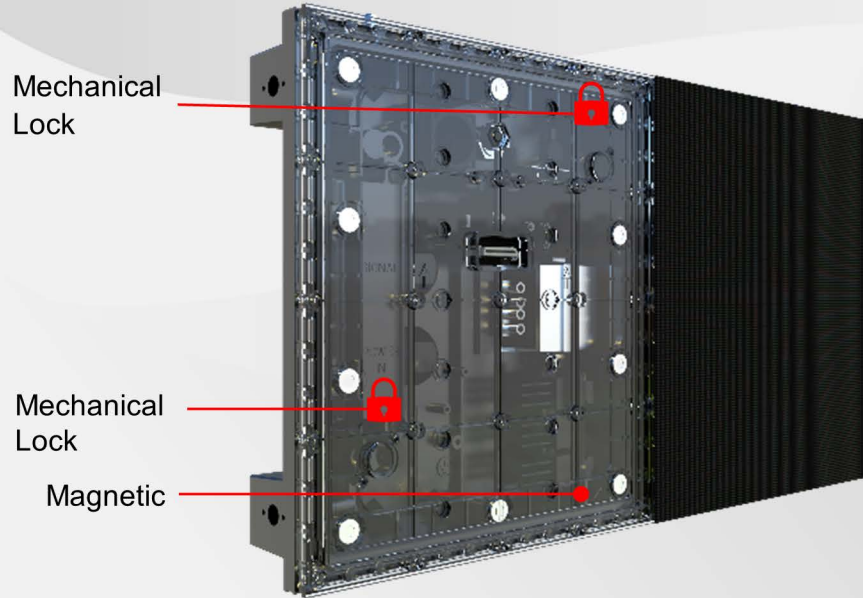

 **16:9 RATIO**

- Standard aspect ratio
- perfectly achieve full HD
- 4K / 8K resolutions

√K-SERIES

Outdoor - P1.5 P1.875 P2.5

Patented Technology

S-LOCK

safe + Magnetic Front Lock

PREVENT THEFT
Invisible Locking

SHOCKPROOF
Suitable for the screens installed next to the railway or in earthquake areas

PREVENT FALLING
Protected against strong wind or other bad weather

Maintenance Tool

TOOL

Easy Access

FRONT MAINTENANCE TOOL

With maintenance tool, it can be easily access to front, which can greatly decrease your time and effort spending on maintenance.

Right Angle

90° ANGLE

- VK the thinnest fixed product with 90° connection
- Die-casting module (High precision alignment)