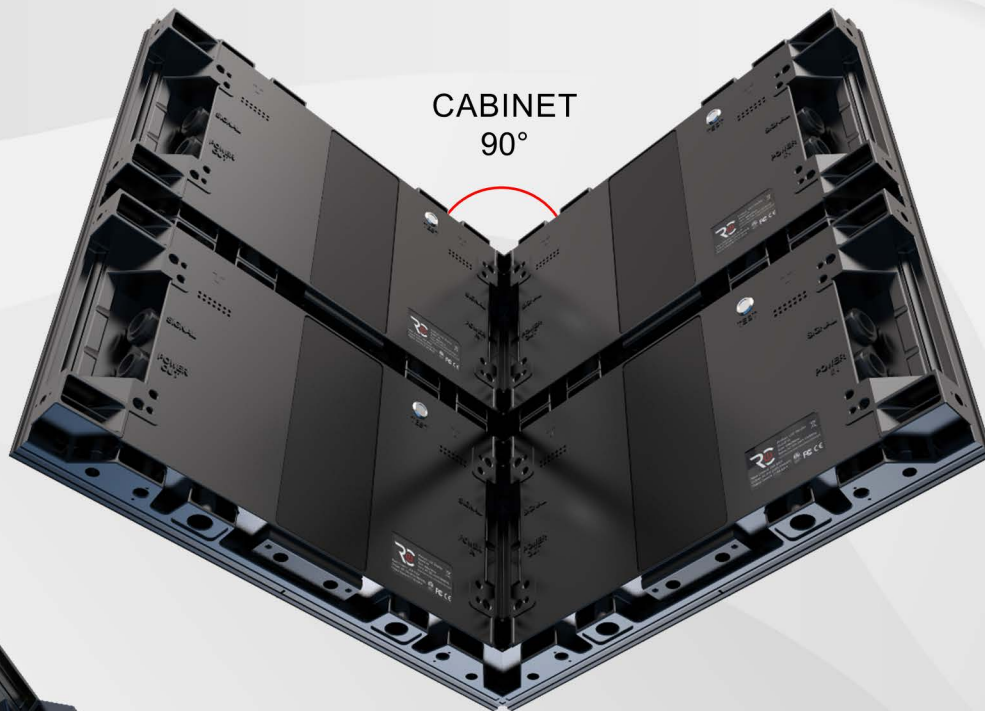

Right Angle

90° ANGLE

- VK the thinnest fixed product with 90° connection
- Die-casting module (High precision alignment)