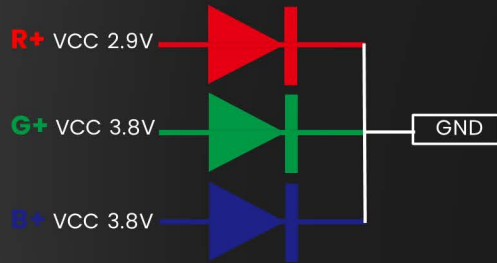

X-GOB

GOB

CCT OR CAT

CCT Common Cathode Technology

VS

CAT Common Anode Technology

- Power saving
- Low heat conduction
- Extended life-span
- Perfect performance

	CAT	/	CCT	≈	20%	
R (10MA)	4.2V	-	2.8V	=	1.4V	IC
G (10MA)	4.2V	-	3.8V	=	0.4V	IC
B (10MA)	4.2V	-	3.8V	=	0.4V	IC
$(10\text{MA}+10\text{MA}+10\text{MA}) \times 4.2\text{V} = 0.126\text{W}$						
$10\text{MA} \times 2.8\text{V} + (10\text{MA}+10\text{MA}) \times 3.8\text{V} = 0.104\text{W}$						
$0.104/0.126 = 82.5\%$						